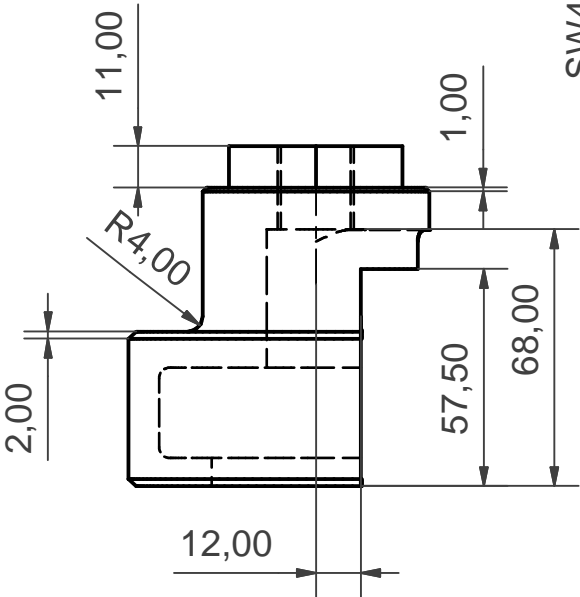

Designed by Arie Kabaalstra	Checked by	Approved by - date	Date 28-3-2005
Dottore Desmo	Primary Gear Puller		
	887131502	Edition	Sheet 2 / 3