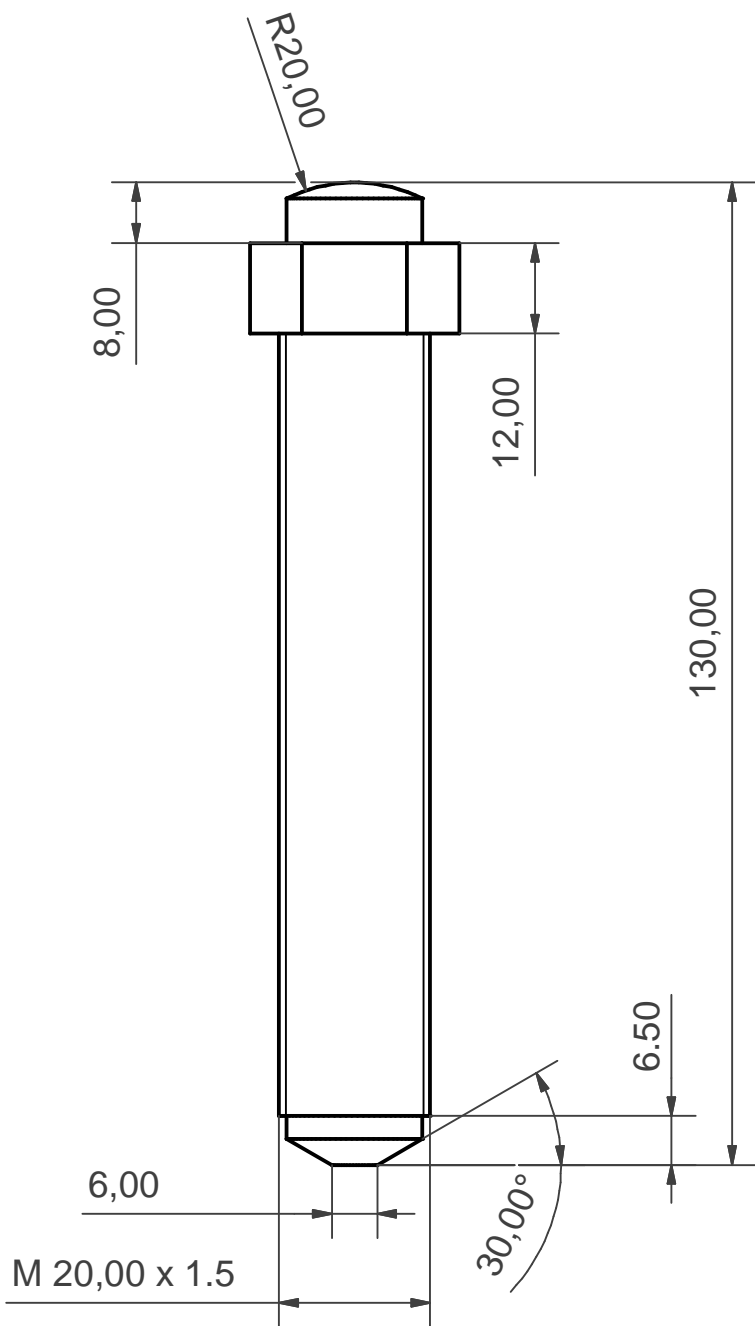

# *Primary Gear Puller*

Designed by Arie Kabaalstra	Checked by	Approved by - date	Date 28-3-2005
Dottore Desmo		Primary Gear Puller	
		887131502	Edition Sheet 1 / 3

Designed by Arie Kabaalstra	Checked by	Approved by - date	Date 28-3-2005
Dottore Desmo	Primary Gear Puller		
	887131502	Edition	Sheet 2 / 3

Designed by Arie Kabaalstra	Checked by	Approved by - date	Date 28-3-2005
Dottore Desmo	Primary Gear Puller		
	887131502	Edition	Sheet 3 / 3