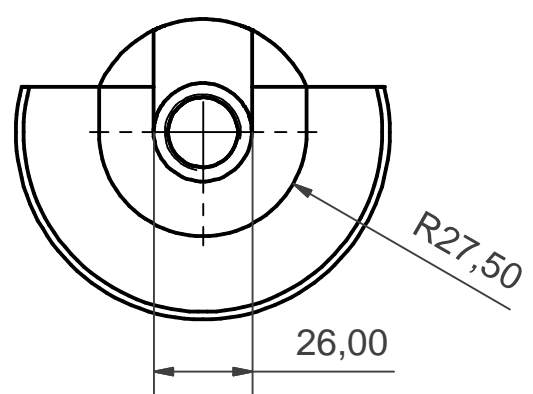

Designed by Arie Kabaalstra	Checked by	Approved by - date	Date 28-3-2005
Dottore Desmo	Primary Gear Puller		
	887131502	Edition	Sheet 2 / 3