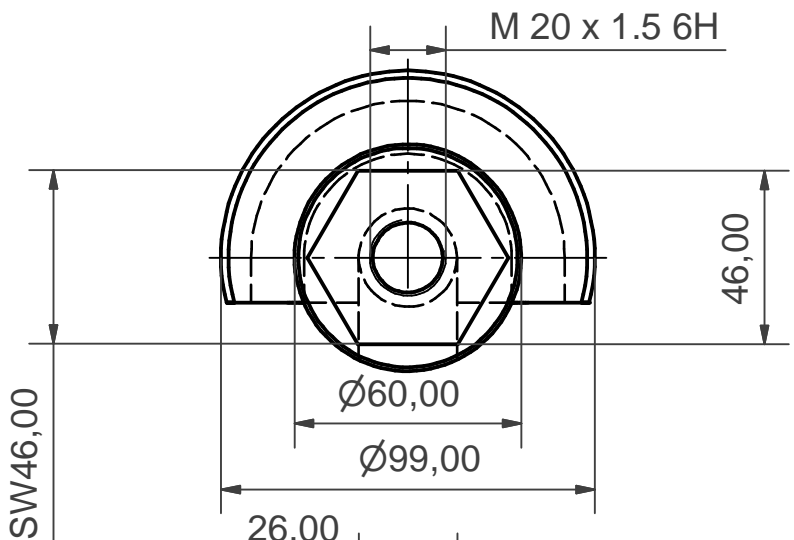

# *Primary Gear Puller*

Designed by Arie Kabaalstra	Checked by	Approved by - date	Date 28-3-2005
Dottore Desmo		Primary Gear Puller	
		887131502	Edition Sheet 1 / 3

Designed by Arie Kabaalstra	Checked by	Approved by - date	Date 28-3-2005
Dottore Desmo	Primary Gear Puller		
	887131502	Edition	Sheet 2 / 3

Designed by Arie Kabaalstra	Checked by	Approved by - date	Date 28-3-2005
Dottore Desmo	Primary Gear Puller		
	887131502	Edition	Sheet 3 / 3