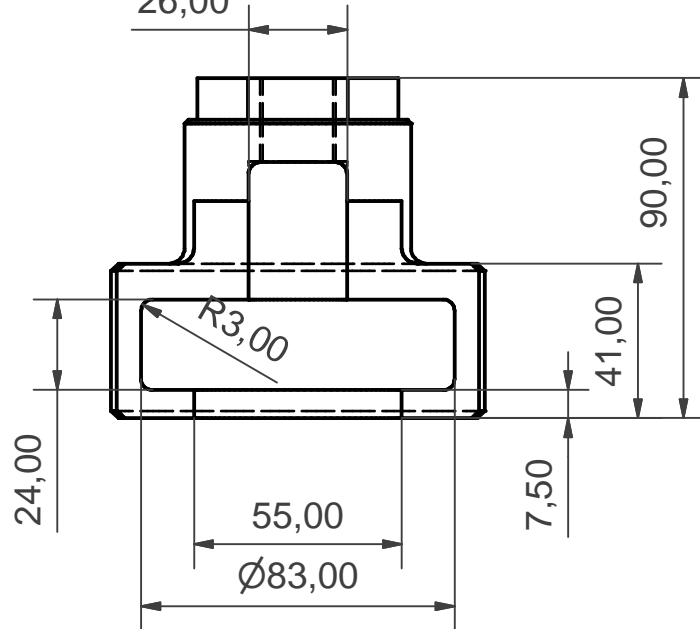

# *Primary Gear Puller*

Designed by Arie Kabaalstra	Checked by	Approved by - date	Date 28-3-2005
Dottore Desmo		Primary Gear Puller	
		887131502	Edition Sheet 1 / 3

Designed by Arie Kabaalstra	Checked by	Approved by - date	Date 28-3-2005
Dottore Desmo	Primary Gear Puller		
	887131502	Edition	Sheet 2 / 3

Designed by Arie Kabaalstra	Checked by	Approved by - date	Date 28-3-2005
Dottore Desmo	Primary Gear Puller		
	887131502	Edition	Sheet 3 / 3