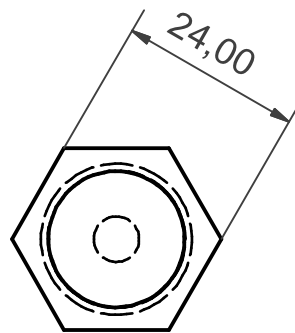

Designed by Arie Kabaalstra	Checked by	Approved by - date	Date 28-3-2005
Dottore Desmo	Primary Gear Puller		
	887131502	Edition	Sheet 3 / 3